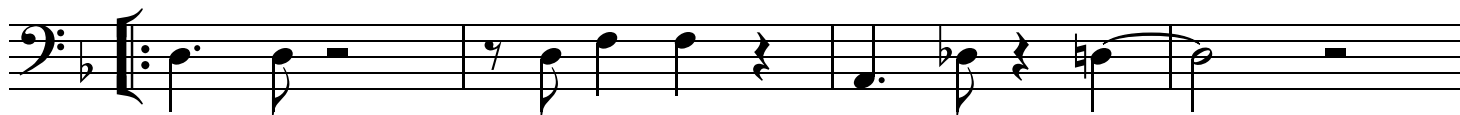

Which Side Are You On - tuba

revised 12/2/17

♩=185 **A** x4 (low brass riff)

5 **B** (verse)

9

13 **C** (chorus)

17

bass line behind singing and solos: